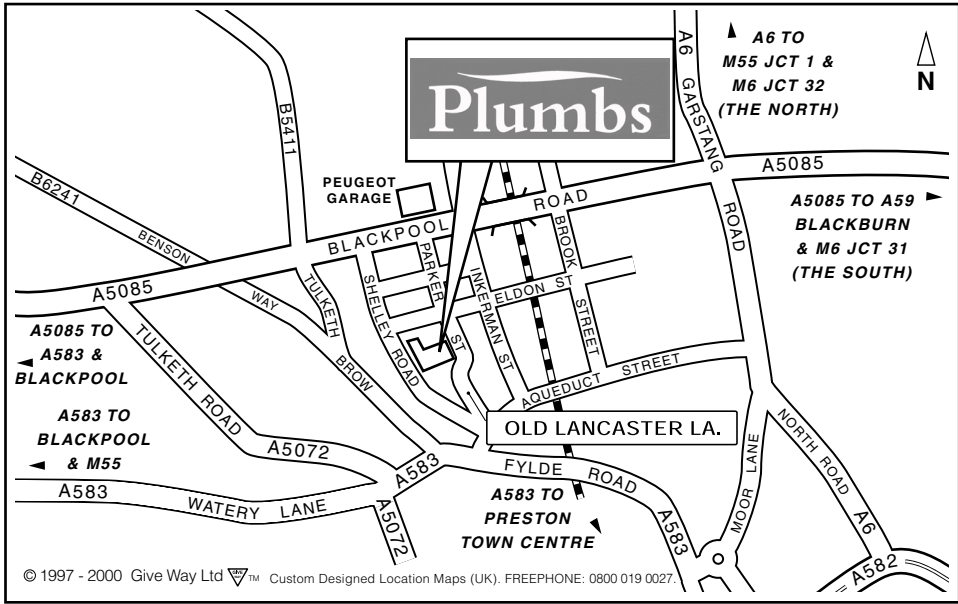

Plumbs Showroom  
 Brookhouse Mill  
 Old Lancaster Lane, Preston  
 Lancs PR1 7PZ

Showroom Tel: 01772 259 995

Opening Times:	Mon - Thurs	9am - 4.30pm
	Friday	9am - 4pm
	Saturday	9am - 3pm

SEE SECTION DETAIL MAP BELOW

© 1997 - 2000 Give Way Ltd. Custom Designed Location Maps (UK). FREEPHONE: 0800 019 0027.